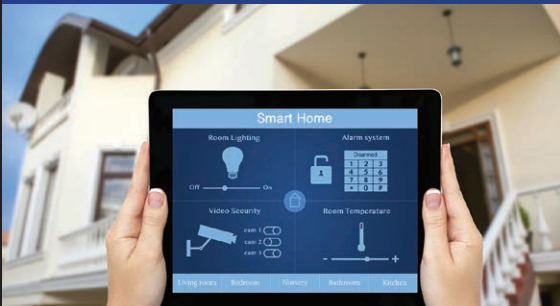

SMART HOME SYSTEMS

INSTALL A SINGLE TOUCH CONTROL SYSTEM

- Residential and Marine Integration Services
- Home & Marine Entertainment Systems
- Wireless Signal Optimization

SAVE
\$100 OFF
INSTALLATION

*With this ad. Ask for details.